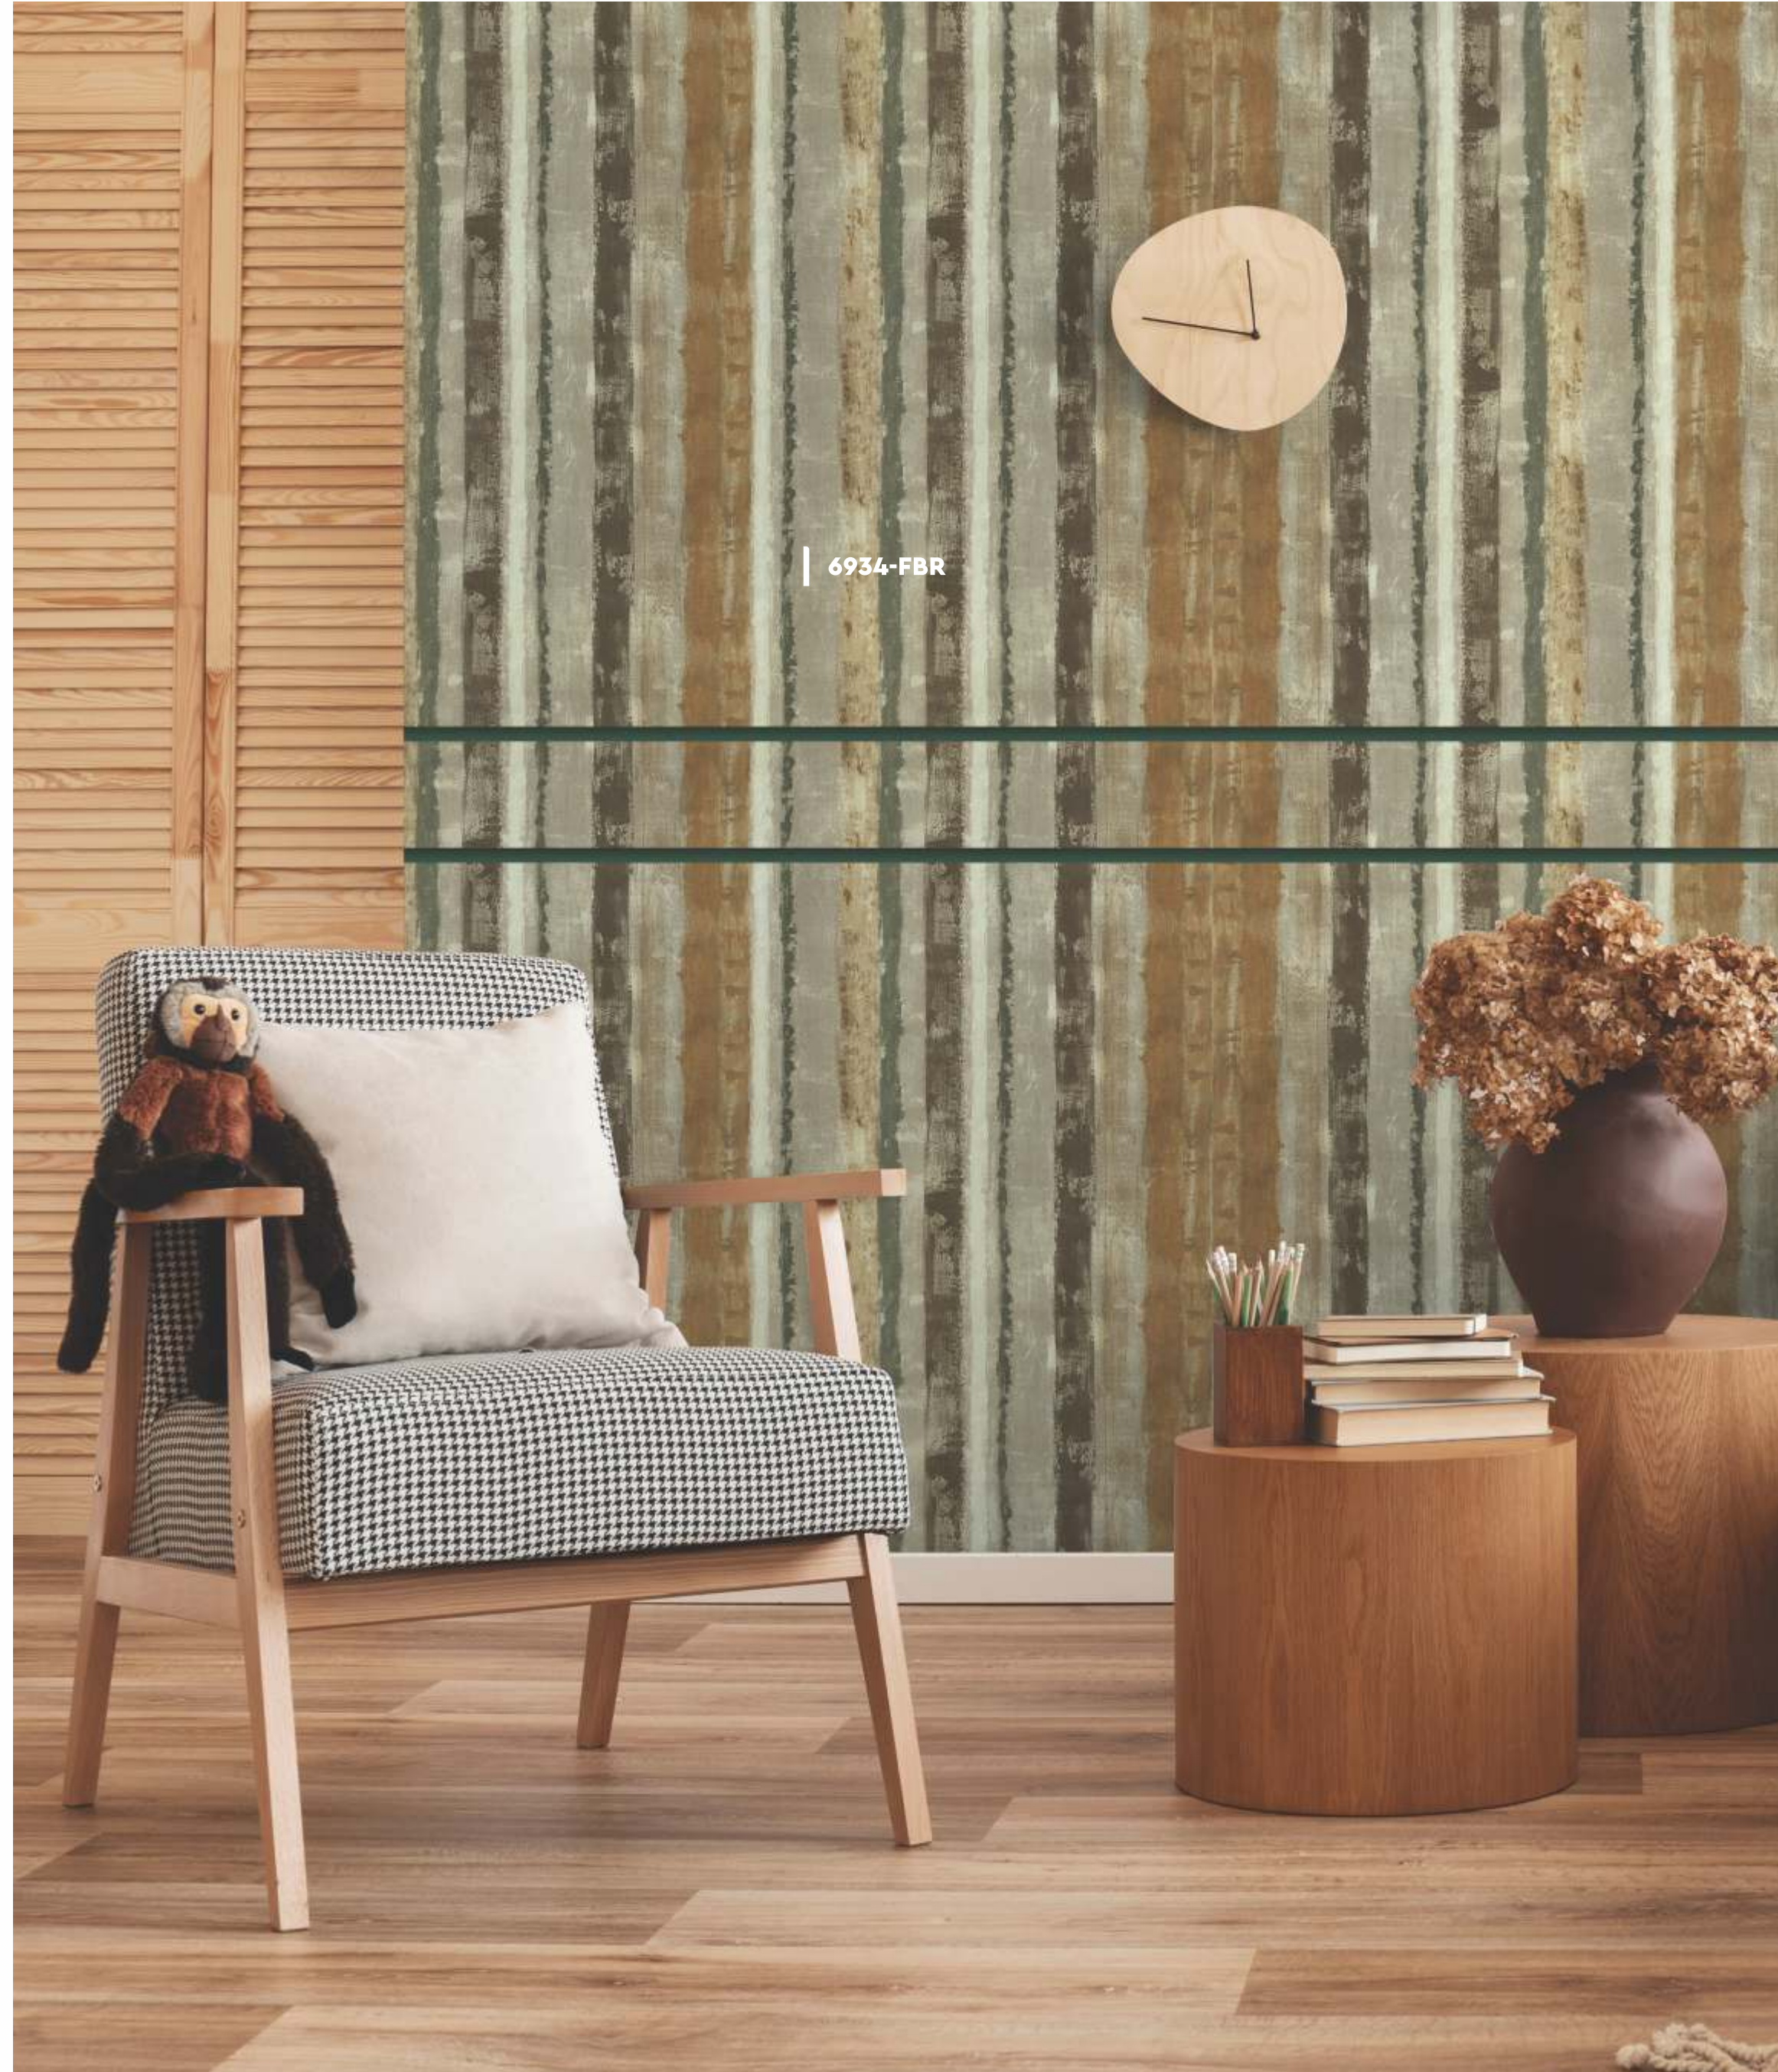

| 6933-SCR

6948 SLE | COPPER NEW

6352 SF | DARK GREY

We offer beauty and serenity for your decor and home with our exclusive designs of laminates

6933 SCR | WEATHERED BARNWOOD

NEW

6373 VRN | EGG WHITE

Surround your decor with a fabulous appeal and lovely textures of refined elegance