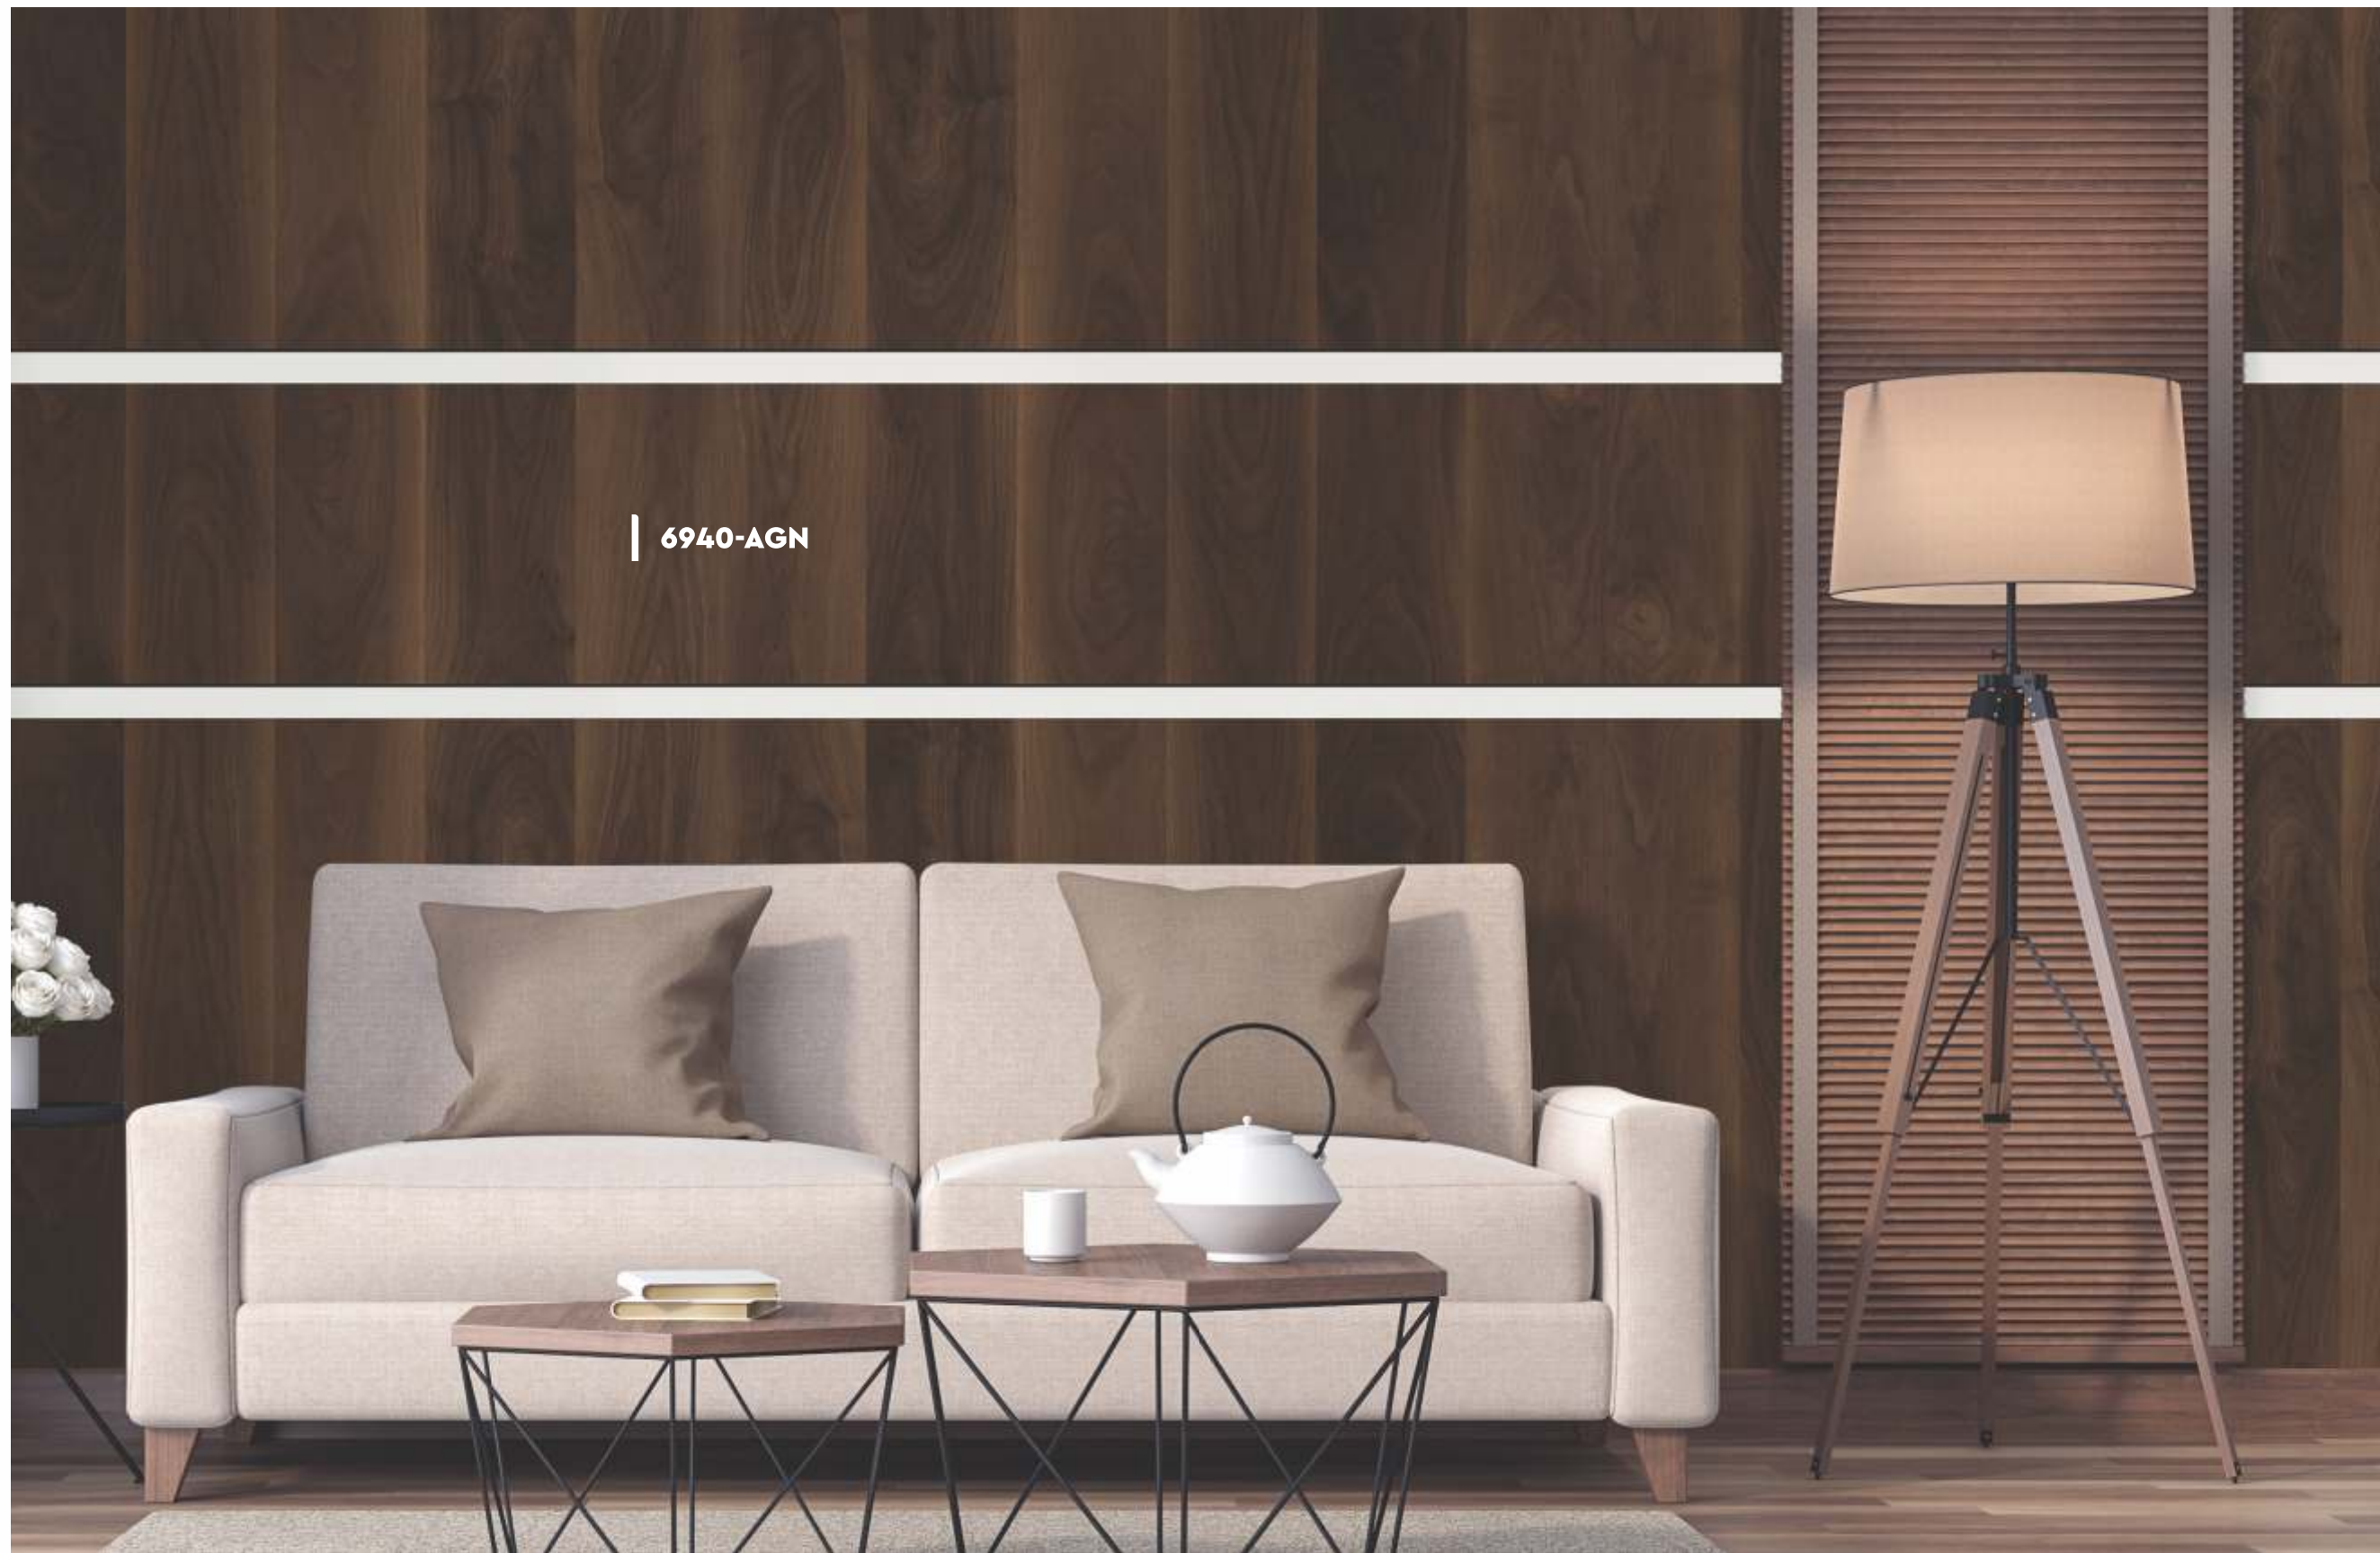

6940-AGN

6940 AGN | JOAQUIN WALNUT

NEW

We can create a spread of charming laminates with splendid designs and crafted textures